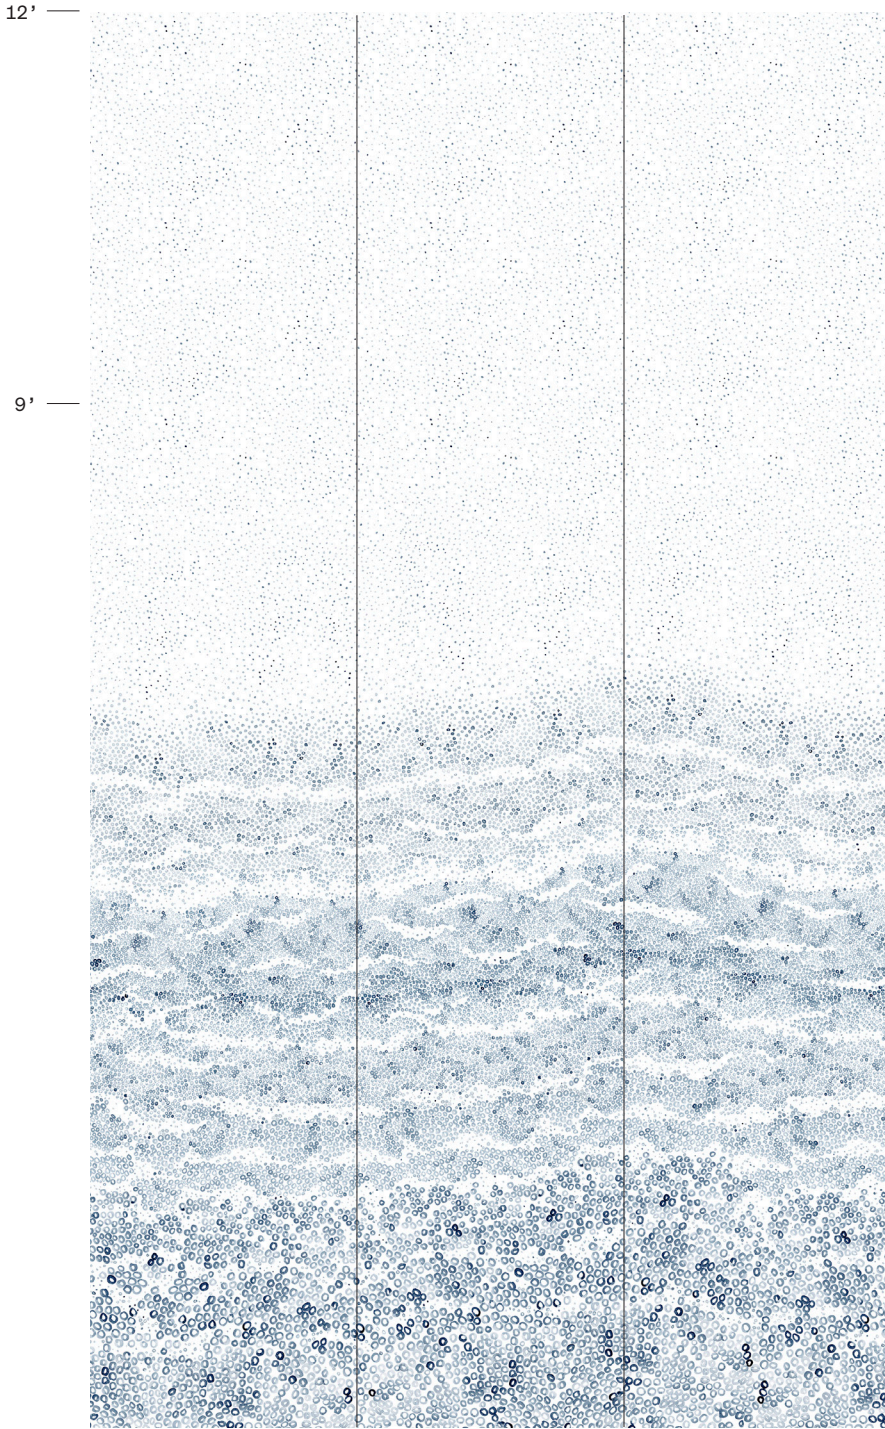

## Bubbles Mural *in Blue*

SKU	RAD_WALL_M002101
Content	Clay-coated paper
Width	27" Wide Trimmed, Ships 30" Untrimmed
Match	Straight
9' Panels	3 Panels, A-C Repeat
12' Panels	3 Panels, A-C Repeat
Testing	Class A fire-rated ASTM-E84
Notes	Sold by the Panel

Visit our website for price, stock availability, lead times, and custom capabilities.

Bubbles has a coordinating print to be used on the ceiling. Please order additional swatch.

**REBECCAATWOOD**

rebeccaatwood.com  
sales@rebeccaatwood.com  
718.369.0016

# Bubbles Mural

## *Panel Map*

9'H and 12'H    3 Panels, A-C Repeat

Panel A

Panel B

Panel C